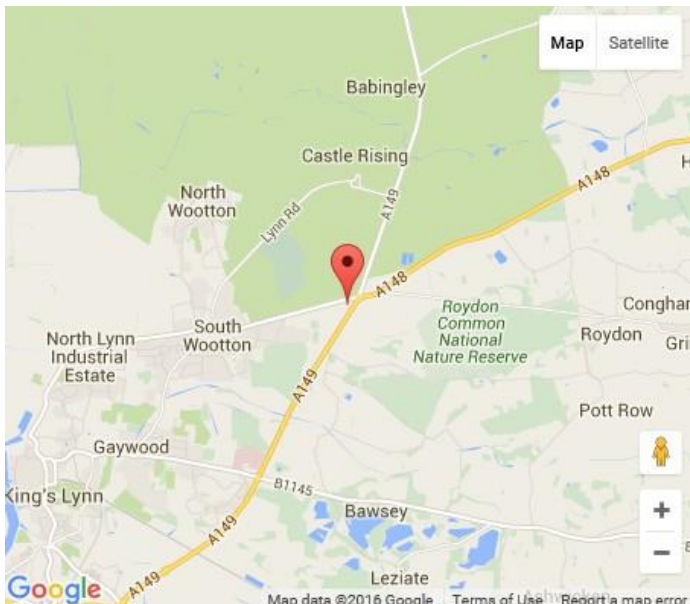

The BEST WESTERN PLUS Knights Hill Hotel and Spa is located on the A148 and A149 roundabout, delegates travelling by car have direct and easy access to the hotel. If you arrive by train we are only ten minutes from Kings Lynn, which has a mainline train station.

**If you get lost please call the hotel on 01553 675566**

**For all other queries please call us on 01603 677107**