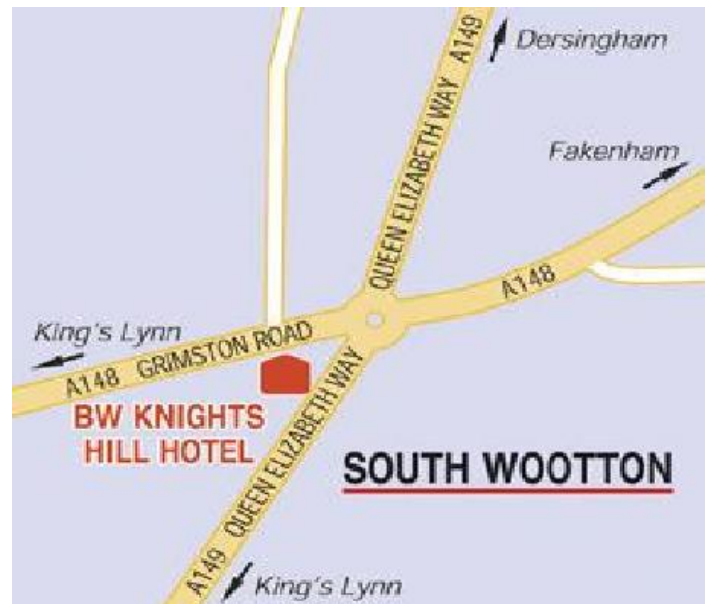

The BEST WESTERN PLUS Knights Hill Hotel and Spa is located on the A148 and A149 roundabout, delegates travelling by car have direct and easy access to the hotel. If you arrive by train we are only ten minutes from Kings Lynn, which has a mainline train station.

**If you get lost please call the hotel on 01553 675566**

**For all other queries please call us on 01603 677107**