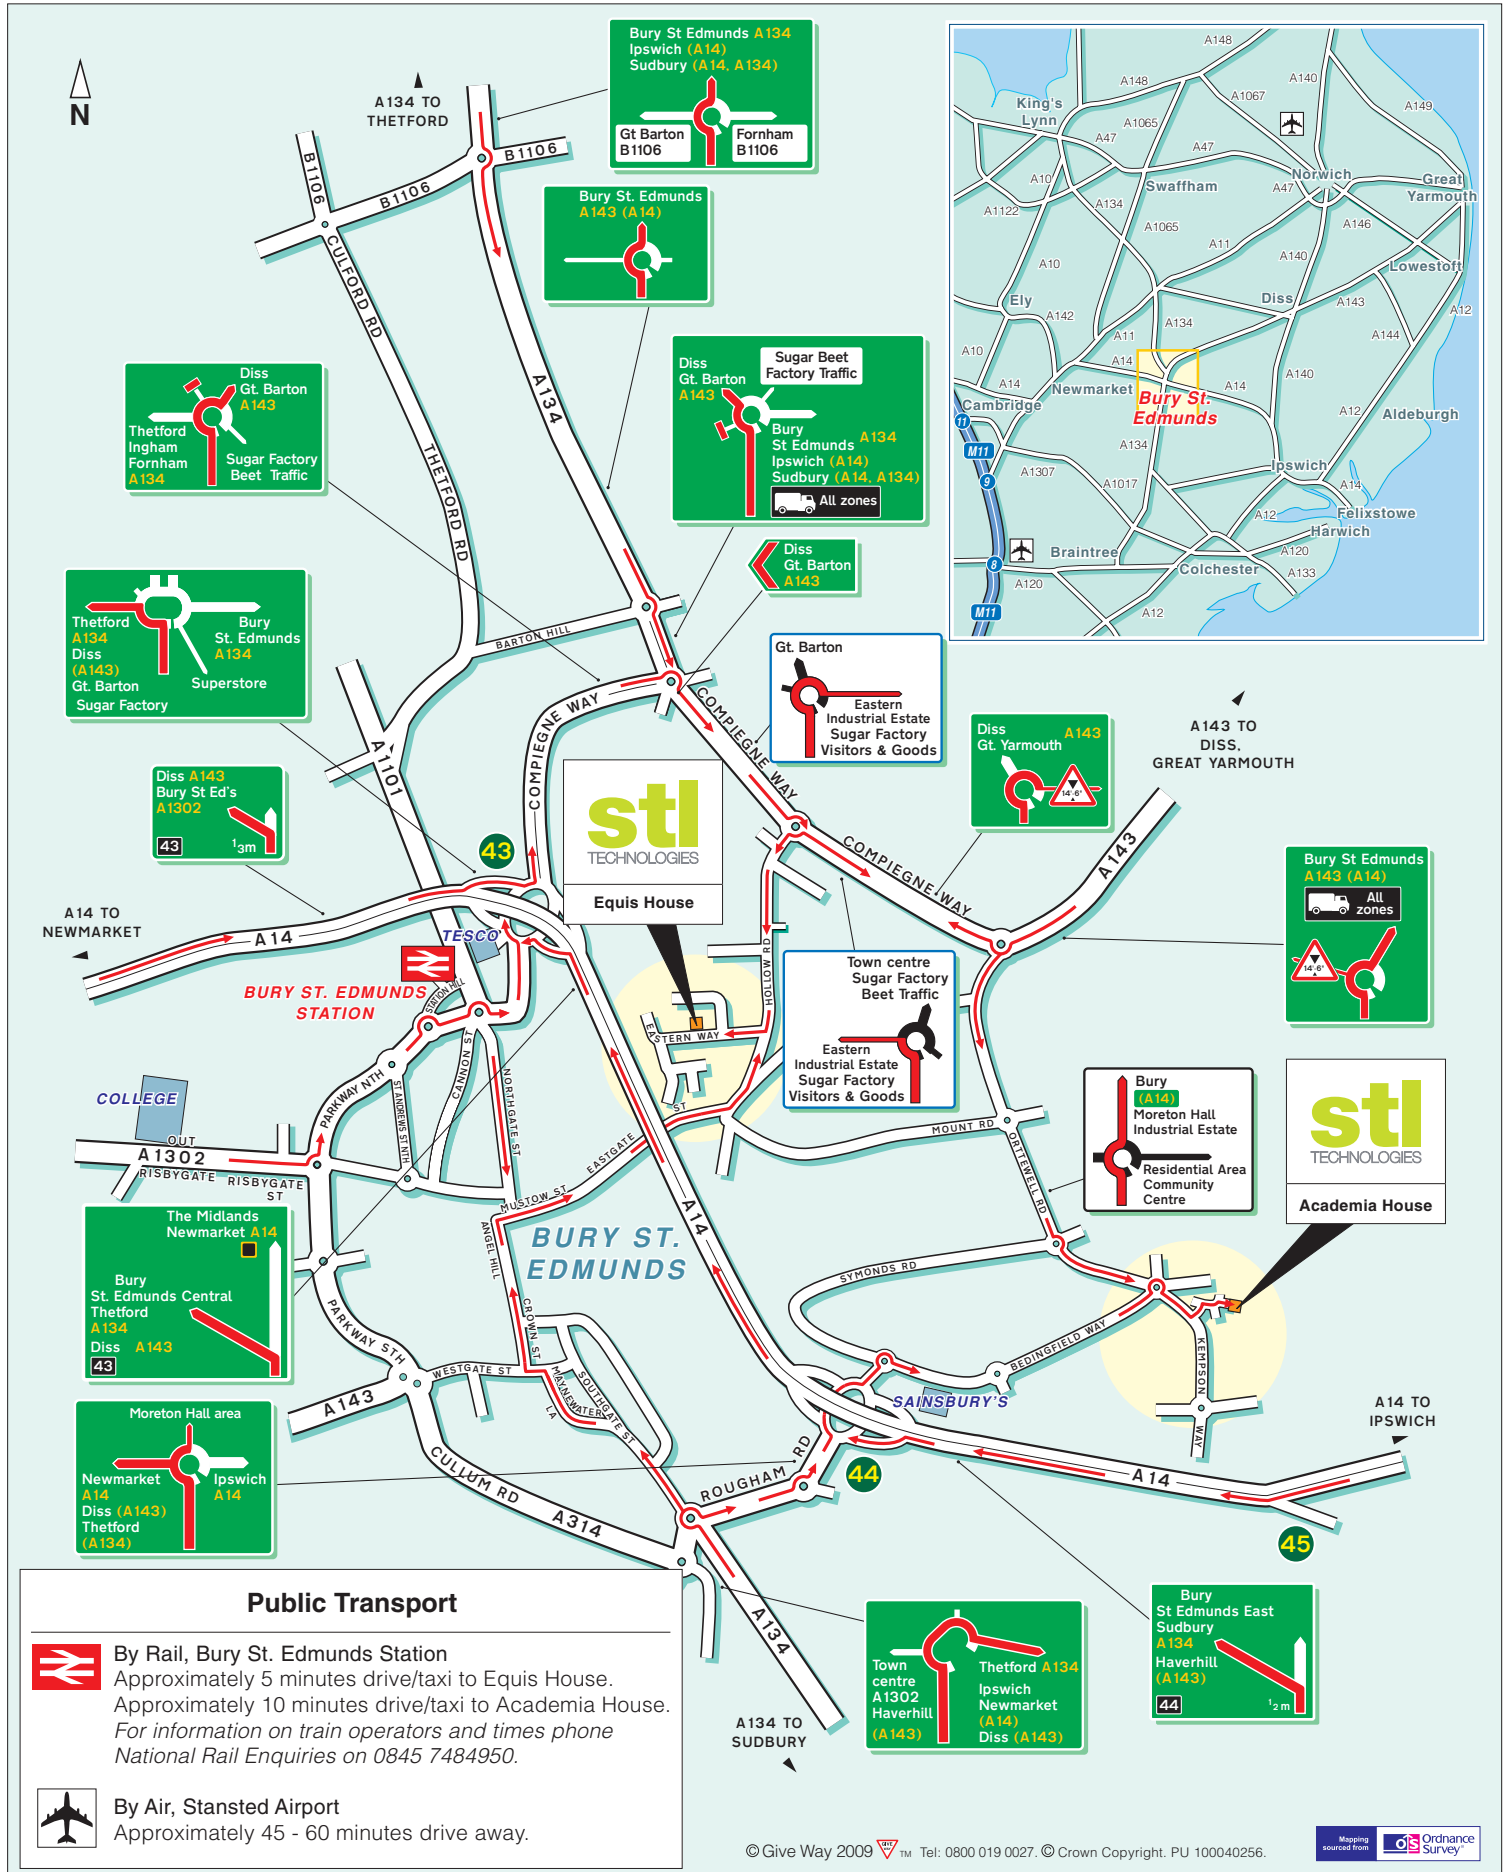

Public Transport

 **By Rail, Bury St. Edmunds Station**
 Approximately 5 minutes drive/taxi to Equis House.
 Approximately 10 minutes drive/taxi to Academia House.
 For information on train operators and times phone
 National Rail Enquiries on 0845 7484950.

 **By Air, Stansted Airport**
 Approximately 45 - 60 minutes drive away.